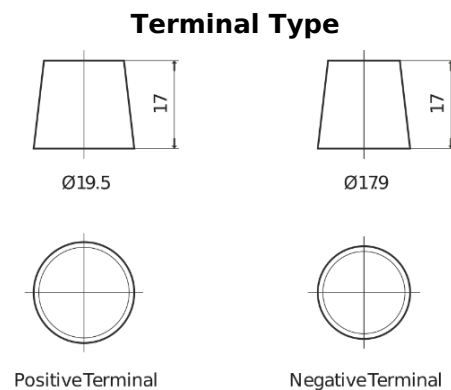

Product overview

Batteries for Trucks, Buses, Construction, Agriculture

HD PRO EG1406

Part number	EG1406
Technology	Flooded
EAN/GTIN	3661024035491
Voltage	12 V
Capacity	140.0 Ah
CCA	800 A
Length	510 mm
Width	175 mm
Height	225 mm
Box size	D08
Polarity	ETN 4
Terminal Type	EN taper post
Hold Down	B3
Weights (subject of variation)	33.50 kg