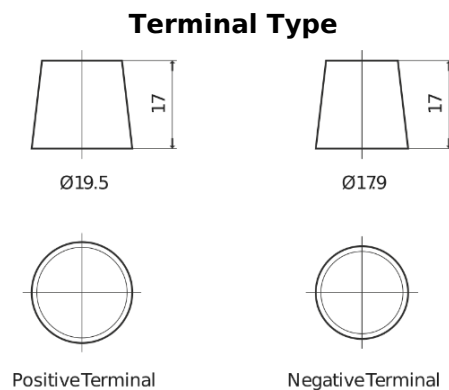

Product overview

Batteries for Trucks, Buses, Construction, Agriculture

HD PRO EG1206

Part number	EG1206
Technology	Flooded
EAN/GTIN	3661024037013
Voltage	12 V
Capacity	120.0 Ah
CCA	680 A
Length	510 mm
Width	175 mm
Height	225 mm
Box size	D08
Polarity	ETN 4
Terminal Type	EN taper post
Hold Down	B3
Weights (subject of variation)	31.80 kg