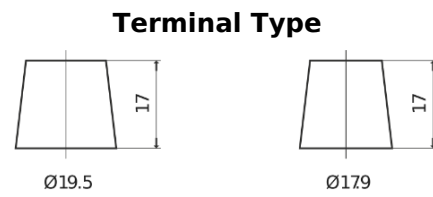

**Product overview**

Batteries for Trucks, Buses, Construction, Agriculture

**GEL PRO ED2103T**

Part number	ED2103T
Technology	GEL
EAN/GTIN	3661024037624
Voltage	12 V
Capacity	210.0 Ah
CCA	800 A
Length	518 mm
Width	274 mm
Height	240 mm
Box size	D06
Polarity	ETN 3
Terminal Type	EN taper post
Hold Down	B0
Weights (subject of variation)	66.00 kg