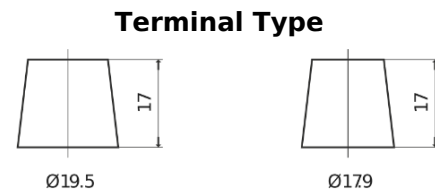

Product overview

Batteries for Trucks, Buses, Construction, Agriculture

SHD PRO EF1453

Part number	EF1453
Technology	Flooded
EAN/GTIN	3661024035309
Voltage	12 V
Capacity	145.0 Ah
CCA	900 A
Length	513 mm
Width	189 mm
Height	223 mm
Box size	D04
Polarity	ETN 3
Terminal Type	EN taper post
Hold Down	B0
Weights (subject of variation)	35.90 kg